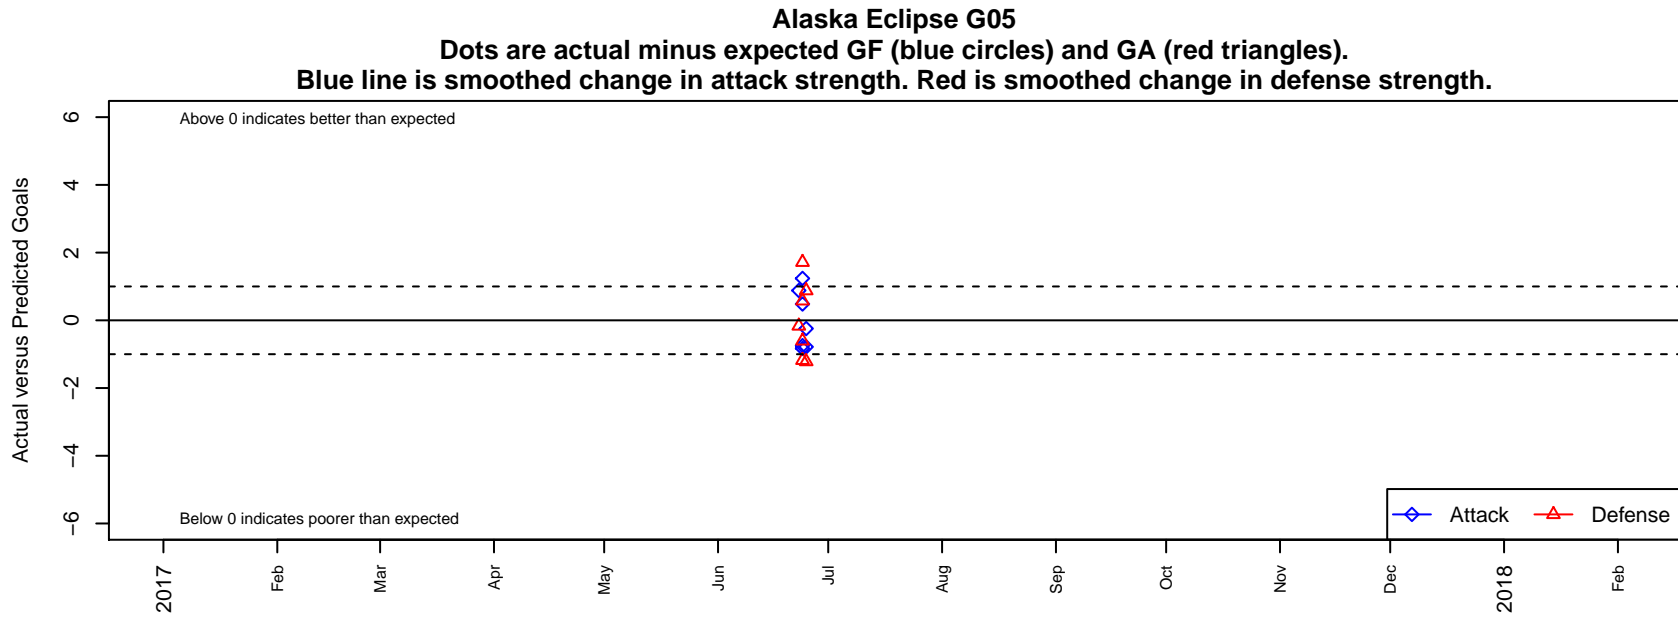

# Alaska Eclipse G05

, AK  
G05 total strength=1261  
attack=7.01 defense=3.49

alt names used:

Venues played:  
2017 Snohomish United Invit Gold  
2017 Clash At the Border Gold/Silver/Bronze

<b>date</b>	<b>home</b>		<b>away</b>		<b>venue</b>	<b>pred.home</b>	<b>pred.away</b>
017-06-25	Alaska Eclipse G05	1	Westside Timbers Samba TS G04	0	2017 Clash At the Border Gold/Silver/Bro	1.24	0.88
017-06-25	Crossfire OR Blue I G04	5	Alaska Eclipse G05	0	2017 Clash At the Border Gold/Silver/Bro	3.78	0.78
017-06-24	THUSC Selenium Green G04	2	Alaska Eclipse G05	2	2017 Clash At the Border Gold/Silver/Bro	0.82	2.75
017-06-24	FC Salmon Creek Nemesis White G04	0	Alaska Eclipse G05	0	2017 Clash At the Border Gold/Silver/Bro	1.72	0.83
017-06-24	Snohomish United Red G04	0	Alaska Eclipse G05	8	2017 Snohomish United Invit Gold	0.58	6.76
017-06-24	Snohomish United Black G04	2	Alaska Eclipse G05	2	2017 Snohomish United Invit Gold	1.39	1.52
017-06-23	Snohomish United Black G05	3	Alaska Eclipse G05	2	2017 Snohomish United Invit Gold	2.83	1.12